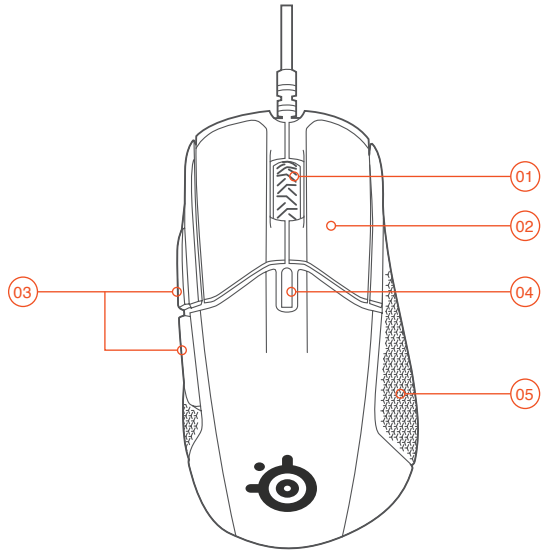

### c. PRODUCT OVERVIEW

- 01 Scroll Wheel
- 02 Split Trigger Design Main Mouse Buttons
- 03 Side Buttons
- 04 CPI Button
- 05 Rubber Side Grips
- 06 USB Cable
- 07 Right Hand Ergonomic Design
- 08 Mouse Sensor
- 09 Super Slick PTFE Feet