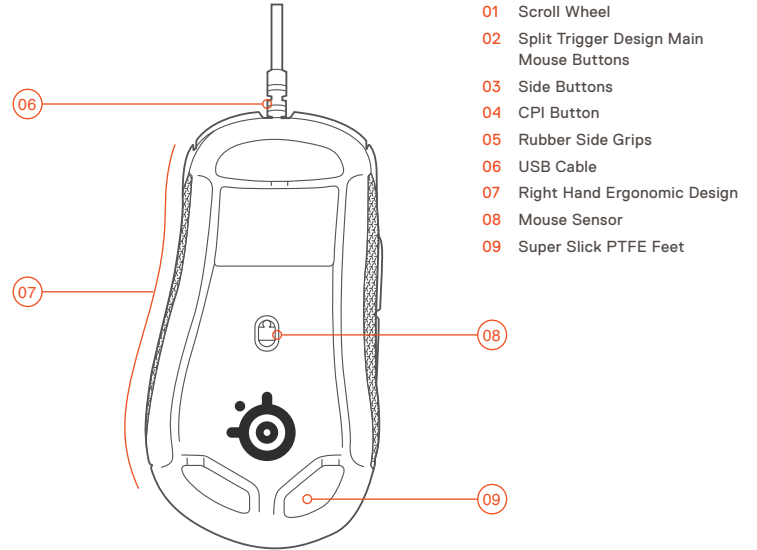

### c. PRODUCT OVERVIEW

- 01 Scroll Wheel
- 02 Split Trigger Design Main Mouse Buttons
- 03 Side Buttons
- 04 CPI Button
- 05 Rubber Side Grips
- 06 USB Cable
- 07 Right Hand Ergonomic Design
- 08 Mouse Sensor
- 09 Super Slick PTFE Feet