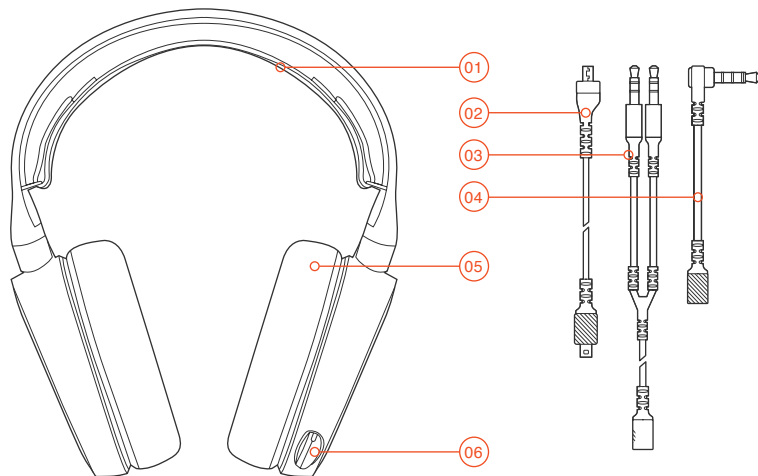

## b. PRODUCT OVERVIEW

\*selected accessories available at [steelseries.com](https://steelseries.com)

- 01 Ski Goggle Headband\*
- 02 Main Headset Cable\*
- 03 Dual 3.5mm Extension Cable\*
- 04 4-Pole 3.5 mm Adapter\*
- 05 Airweave Ear Cushion\*
- 06 Retractable Microphone
- 07 Microphone Mute Button
- 08 Volume Control
- 09 Main Cable Jack
- 10 Headphone Share Jack