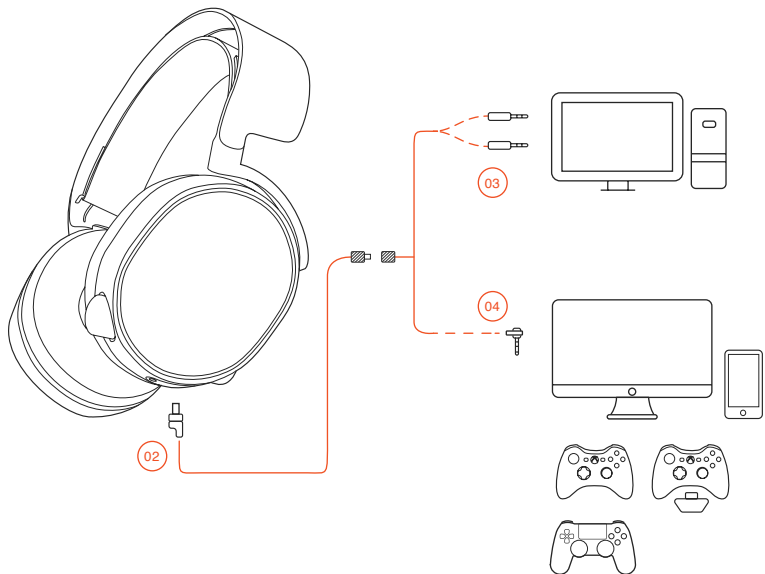

SETUP

find help at support.steelseries.com