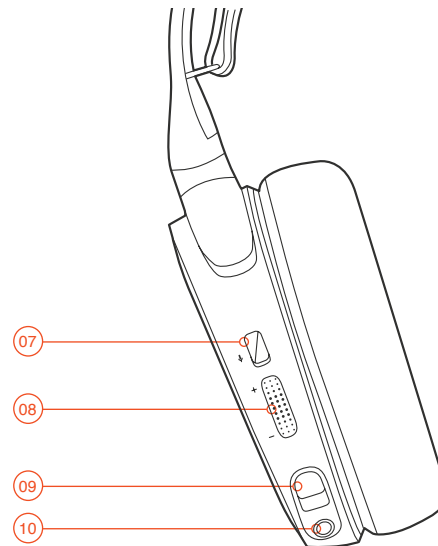

- 01 Ski Goggle Headband*
- 02 Main Headset Cable*
- 03 Dual 3.5mm Extension Cable*
- 04 4-Pole 3.5 mm Adapter*
- 05 Airweave Ear Cushion*
- 06 Retractable Microphone
- 07 Microphone Mute Button
- 08 Volume Control
- 09 Main Cable Jack
- 10 Headphone Share Jack