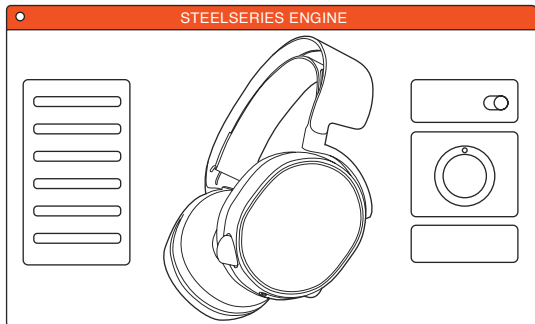

## STEELSERIES ENGINE

To enjoy **7.1 Surround Sound** on your new Arctis 3 headset, download SteelSeries Engine at [steelseries.com/engine](https://steelseries.com/engine)

a.