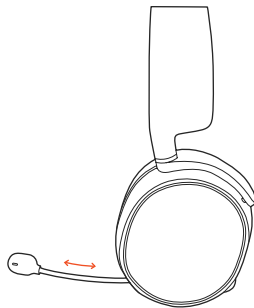

C. MICROPHONE

Retractable microphone