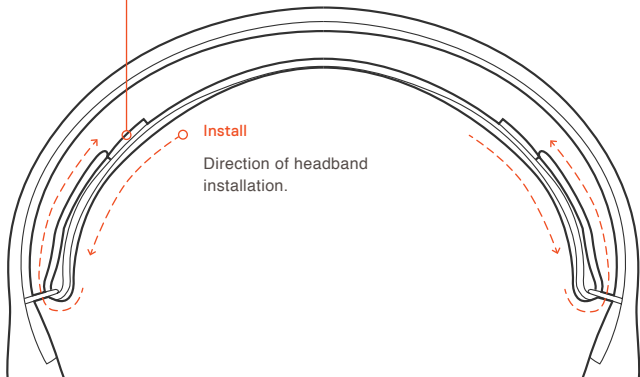

### Positioning

Position the microphone close to the corner of your mouth with the flat surface facing you

c-1

top view

front view

d.

Velcro

Tighten or loosen the Velcro straps on the sides of the headband to achieve the desired fit

РУССКИЙ

Install

Direction of headband installation.

**a. Содержимое упаковки**

Сведения об изделии

Карточка Arcticis

Наушники

Основной кабель (1.2 м)