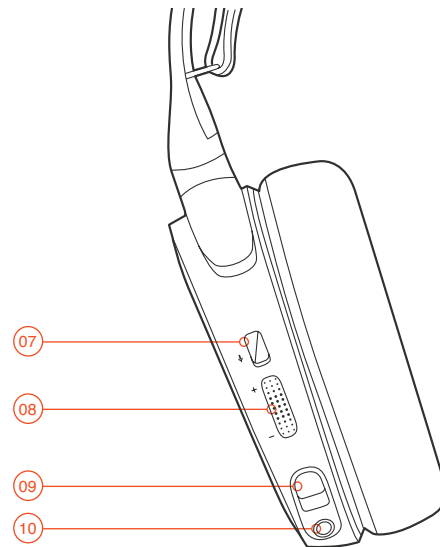

## b. PRODUCT OVERVIEW

\*selected accessories available at [steelseries.com](https://steelseries.com)

- 01 Ski Goggle Headband\*
- 02 Main Headset Cable\*
- 03 Dual 3.5mm Extension Cable\*
- 04 4-Pole 3.5 mm Adapter\*
- 05 Airweave Ear Cushion\*
- 06 Retractable Microphone
- 07 Microphone Mute Button
- 08 Volume Control
- 09 Main Cable Jack
- 10 Headphone Share Jack