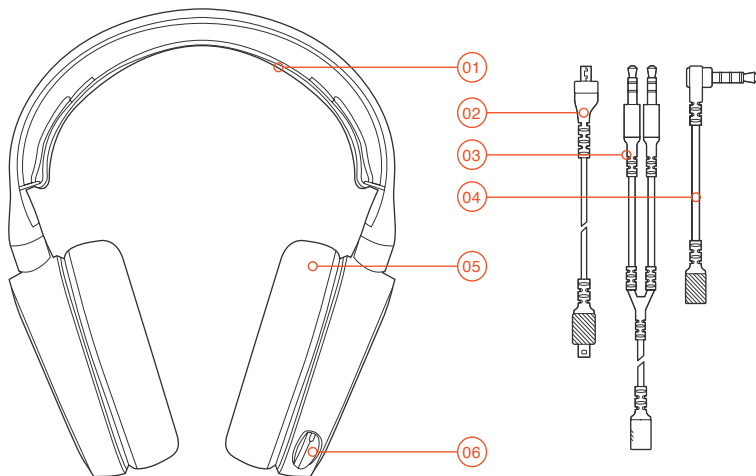

## b. PRODUCT OVERVIEW

\*selected accessories available at [steelseries.com](https://steelseries.com)

- 01 Ski Goggle Headband\*
- 02 Main Headset Cable\*
- 03 Dual 3.5mm Extension Cable\*
- 04 4-Pole 3.5 mm Adapter\*
- 05 Airweave Ear Cushion\*
- 06 Retractable Microphone
- 07 Microphone Mute Button
- 08 Volume Control
- 09 Main Cable Jack
- 10 Headphone Share Jack