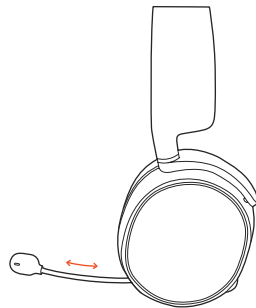

C. MICROPHONE

Retractable microphone